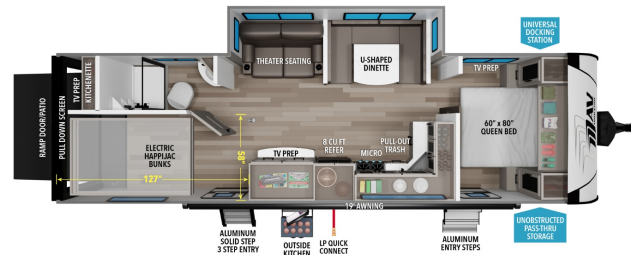

Disclaimer: Product information, pricing and photos are as accurate as possible and are subject to change without notice.

OPTIONS & EQUIPMENT

- LUXURY INTERIOR PACKAGE
- EXTERIOR PACKAGE
- GARAGE/CARGO PACKAGE
- MAV SOLAR SCALABILITY PACKAGE
- ROCKFORD FOSGATE HEAD UNIT, 2 INTERIOR & 2 EXTERIOR SPEAKERS
- RVIA SEAL
- WINTERIZATION
- SAFERIDE RV ROADSIDE ASSISTANCE
- WOODY'S VOLUME DISCOUNT
- INSTALLED 40" TV & BRACKET