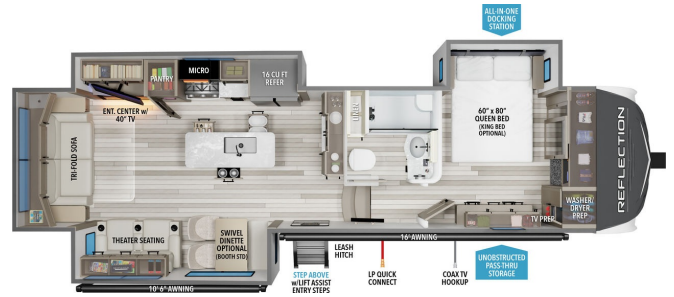

MSRP \$136,980.00

\$427 Bi-Weekly

\$10,000 down @ 7.99% APR for 60/240 months (\$41,682 C.O.B.) O.A.C.

Woody's Price \$114,980.00

2026 GRAND DESIGN REFLECTION 337RLS

SPECIFICATIONS

Year	2026
Manufacturer	GRAND DESIGN
Brand	REFLECTION
Model	337RLS
Type	Fifth Wheel
Status	New
Stock #	51671
Financing Available	✓
Warranty Available	Manufacturer
Suspension	N/A
Leveling	N/A
Exterior Length	35.6 ft.
Dry Weight	11200 lbs.
Sleeping Capacity	4 person(s)
Interior Colour	COLLINS
Exterior Colour	Fiberglass
Slideouts	3

Disclaimer: Product information, pricing and photos are as accurate as possible and are subject to change without notice.

SELLING FEATURES

Specifications and Features:

- Exterior Length: 35 feet 7 inches
- Exterior Width: 8 feet
- Exterior Height: 12 feet 6 inches
- Dry Weight (UVW): 11,200 lbs
- Gross Vehicle Weight Rating (GVWR): 13,995 lbs
- Hitch Weight: 2,300 lbs
- Fresh Water Capacity: 74 gallons
- Gray Water Capacity: 87 ...

OPTIONS & EQUIPMENT

- PEACE OF MIND PACKAGE
- REFLECTION ULTIMATE POWER PACKAGE
- DEEP SEASON PROTECTION PACKAGE
- SOLAR PACKAGE
- GOODYEAR TIRES
- ABS AXLE ASSEMBLY W/ SWAY CONTROL
- 2ND AWNING
- 16 CU. FT. 12V REFRIGERATOR
- 370W SOLAR PANEL UPGRADE
- WINTERIZE
- INTERNET READY (ROUTER PREP, STARLINK PREP)
- SAFERIDE RV ROADSIDE ASSISTANCE
- SWIVLE DINETTE W/ 2 CHAIRS & STORAGE OTTOMAN
- DUAL PANE WINDOWS
- KING BED UPGRADE
- 8K DUCTED 2ND A/C
- RVIA SEAL
- WOODY'S RV VOLUME DICOUNT