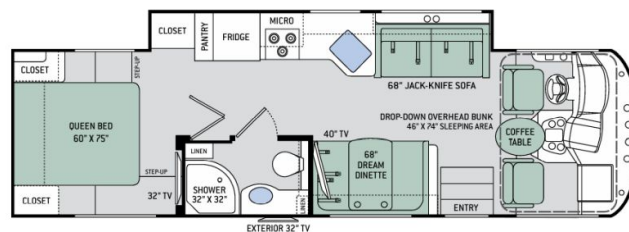

**Disclaimer:** Product information, pricing and photos are as accurate as possible and are subject to change without notice.

**SELLING FEATURES**

Introducing the 2019 ACE 30.4, from Thor. The ACE 30.4 contains everything you will need to make traveling effortless and straightforward. This A class motorhome sleeps up to 5 people. The ACE 30.4 rides on a Ford chassis, powered by a 320HP gas engine with a 6 speed automatic transmission. Insid...