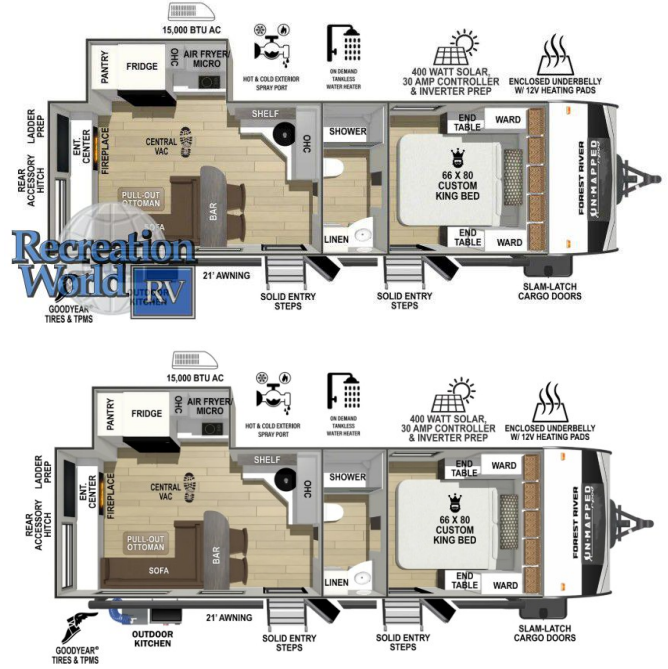

## ON ORDER UNIT

### 2026 R-POD UN-MAPPED 25RL

#### SPECIFICATIONS

Year	2026
Manufacturer	R-POD
Brand	UN-MAPPED
Model	25RL
Type	Travel Trailer
Status	New
Stock #	TV2710
Financing Available	✓
Warranty Available	✓
Suspension	N/A
Leveling	N/A
Exterior Length	29.0 ft.
Dry Weight	7278 lbs.
Sleeping Capacity	N/A person(s)
Interior Colour	N/A
Exterior Colour	N/A
Slideouts	N/A

#### SELLING FEATURES

The Un•Mapped 25RL features a rear living area with theater seating and a pull-out ottoman, creating a cozy, flexible space. The kitchen is equipped with a 12V black glass refrigerator and an air fryer microwave. The custom king bed ensures a restful night's sleep. Exterior amenities include a 21...