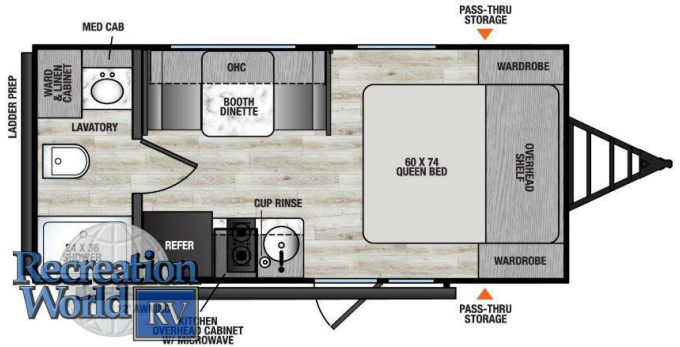

SPECIFICATIONS

Year	2026
Manufacturer	COACHMEN
Brand	CLIPPER
Model	282DORM
Type	Travel Trailer
Status	New
Stock #	TV0008
Financing Available	✘
Warranty Available	✘
Suspension	N/A
Leveling	N/A
Exterior Length	36.9 ft.
Dry Weight	9730 lbs.
Sleeping Capacity	N/A person(s)
Interior Colour	N/A
Exterior Colour	N/A
Slideouts	N/A

Disclaimer: Product information, pricing and photos are as accurate as possible and are subject to change without notice.

SELLING FEATURES

- Spare Tire
- Solar
- Bunks
- Air Conditioner
- Kitchen
- Full Kitchen
- Full Bathroom
- Lots of Storage