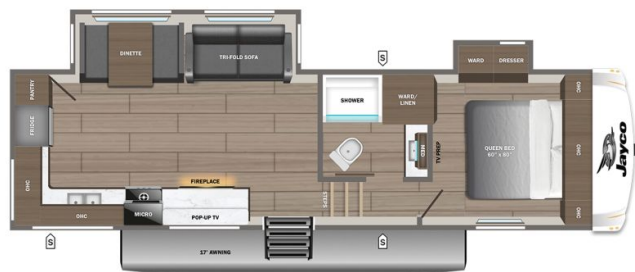

### SPECIFICATIONS

Year	2026
Manufacturer	JAYCO
Brand	EAGLE SLE
Model	28RKS
Type	Fifth Wheel
Status	New
Stock #	24404
Financing Available	✘
Warranty Available	✘
Suspension	N/A
Leveling	N/A
Exterior Length	30.9 ft.
Dry Weight	8526 lbs.
Sleeping Capacity	2 person(s)
Interior Colour	Dune Gray
Exterior Colour	White
Slideouts	2