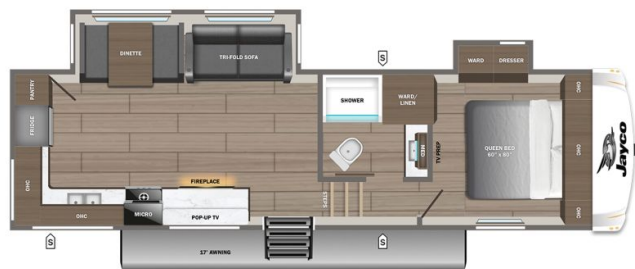

\$281 Bi-Weekly

SPECIFICATIONS

Year	2026
Manufacturer	JAYCO
Brand	EAGLE SLE
Model	28RKS
Type	Fifth Wheel
Status	New
Stock #	24405
Financing Available	✘
Warranty Available	✘
Suspension	N/A
Leveling	N/A
Exterior Length	30.9 ft.
Dry Weight	8526 lbs.
Sleeping Capacity	2 person(s)
Interior Colour	Dune Gray
Exterior Colour	White
Slideouts	2

Disclaimer: Product information, pricing and photos are as accurate as possible and are subject to change without notice.

SELLING FEATURES

Introducing the 2026 Eagle SLE 28RKS, made by Jayco. The Eagle SLE 28RKS is a great way to escape the ordinary, relax, and enjoy family and friends. This fifth wheel sleeps up to 2 people. Inside this Eagle SLE 28RKS, you will find a dinette table with 2 free standing chairs as well as a bench se...

OPTIONS & EQUIPMENT

- CANADIAN STANDARDS
- THEATER SEAT SOFA
- FREE STANDING TABLE, 2 CHAIRS, BENCH SEAT
- CUSTOMER VALUE PACKAGE

Powered by focusRV