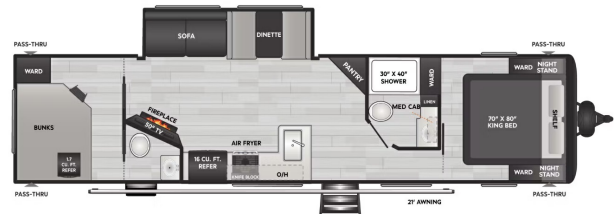

SPECIAL UNIT

\$49,900.00

Originally \$54,900

2026 KEYSTONE COLEMAN LANTERN 32BHS

SPECIFICATIONS

Year	2026
Manufacturer	KEYSTONE
Brand	COLEMAN LANTERN
Model	32BHS
Type	Travel Trailer
Status	New
Stock #	8754
Financing Available	✓
Warranty Available	✓
Suspension	N/A
Leveling	N/A
Exterior Length	36.1 ft.
Dry Weight	7639 lbs.
Sleeping Capacity	8 person(s)
Interior Colour	N/A
Exterior Colour	N/A
Slideouts	1

Disclaimer: Product information, pricing and photos are as accurate as possible and are subject to change without notice.

SELLING FEATURES

If you're looking for a travel trailer that brings family-friendly design, comfort and rugged versatility together in one package, the 2026 Coleman Lantern 32BHS delivers on all fronts. Built for adventurers who want dependable construction and thoughtfully arranged living space, this model makes...