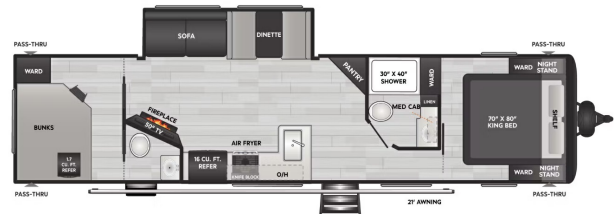

SPECIAL UNIT
\$52,900.00

Originally \$54,900

2026 KEYSTONE COLEMAN LANTERN 32BHS
SPECIFICATIONS

Year	2026
Manufacturer	KEYSTONE
Brand	COLEMAN LANTERN
Model	32BHS
Type	Travel Trailer
Status	New
Stock #	8754
Financing Available	✓
Warranty Available	✓
Suspension	N/A
Leveling	N/A
Exterior Length	36.1 ft.
Dry Weight	7639 lbs.
Sleeping Capacity	8 person(s)
Interior Colour	N/A
Exterior Colour	N/A
Slideouts	1

Disclaimer: Product information, pricing and photos are as accurate as possible and are subject to change without notice.

SELLING FEATURES

If you're looking for a travel trailer that brings family-friendly design, comfort and rugged versatility together in one package, the 2026 Coleman Lantern 32BHS delivers on all fronts. Built for adventurers who want dependable construction and thoughtfully arranged living space, this model makes...