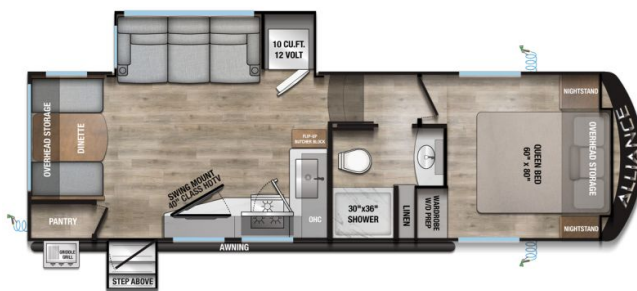

### SPECIFICATIONS

Year	2026
Manufacturer	ALLIANCE
Brand	AVENUE ALL-ACCESS SERIES
Model	26RD
Type	Fifth Wheel
Status	New
Stock #	24400
Financing Available	✘
Warranty Available	✘
Suspension	N/A
Leveling	N/A
Exterior Length	28.9 ft.
Dry Weight	8306 lbs.
Sleeping Capacity	5 person(s)
Interior Colour	Linen
Exterior Colour	White / Gray
Slideouts	1

### SELLING FEATURES

Introducing the 2026 Avenue All Access 26RD, from Alliance. The Avenue All Access 26RD is built with you in mind. This fifth wheel sleeps up to 5 people. Inside the Avenue All Access 26RD, you will find a four seat bench dinette that converts into a bed providing additional sleeping space when re...