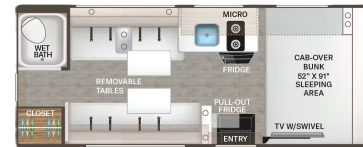

\$112,900.00

Originally \$14,652,400.00

SPECIFICATIONS

Year	2026
Manufacturer	THOR MOTOR COACH
Brand	Four Winds
Model	19X Espec - Sleeps 4
Type	Motorhome
Class	C
Fuel Type	Gas
Status	New
Stock #	Four Winds 2637
Financing Available	✓
Warranty Available	✓
Odometer	0 kms.
VIN	N/A
Chassis	Ford E350
Engine	N/A
Transmission	AUTO
Suspension	N/A
Leveling	N/A
Exterior Length	20.5 ft.
Dry Weight	N/A lbs.
Sleeping Capacity	N/A person(s)
Interior Colour	N/A
Exterior Colour	White
Slideouts	N/A