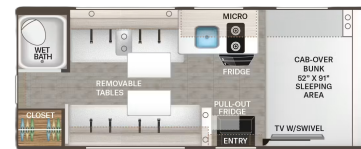

### SPECIFICATIONS

Year	2026
Manufacturer	THOR MOTOR COACH
Brand	Four Winds
Model	ESPEC 19X
Type	Motorhome
Class	C
Fuel Type	Gas
Status	New
Stock #	Four Winds 2637
Financing Available	✓
Warranty Available	✓
Odometer	0 kms.
VIN	N/A
Chassis	Ford E350
Engine	N/A
Transmission	AUTO
Suspension	N/A
Leveling	N/A
Exterior Length	20.5 ft.
Dry Weight	N/A lbs.
Sleeping Capacity	N/A person(s)
Interior Colour	N/A
Exterior Colour	White
Slideouts	N/A