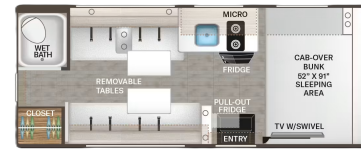

### SPECIFICATIONS

Year	2026
Manufacturer	THOR MOTOR COACH
Brand	Four Winds
Model	19X Espec - Twin Beds
Type	Motorhome
Class	C
Fuel Type	Gas
Status	New
Stock #	Four Winds 2636
Financing Available	✓
Warranty Available	✓
Odometer	0 kms.
VIN	N/A
Chassis	Ford E350
Engine	N/A
Transmission	AUTO
Suspension	N/A
Leveling	N/A
Exterior Length	20.5 ft.
Dry Weight	N/A lbs.
Sleeping Capacity	N/A person(s)
Interior Colour	N/A
Exterior Colour	White
Slideouts	N/A