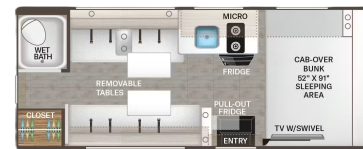

### SPECIFICATIONS

Year	2026
Manufacturer	THOR MOTOR COACH
Brand	Four Winds
Model	ESPEC 19X
Type	Motorhome
Class	C
Fuel Type	Gas
Status	New
Stock #	Four Winds 2636
Financing Available	✓
Warranty Available	✓
Odometer	0 kms.
VIN	N/A
Chassis	Ford E350
Engine	N/A
Transmission	AUTO
Suspension	N/A
Leveling	N/A
Exterior Length	20.5 ft.
Dry Weight	N/A lbs.
Sleeping Capacity	N/A person(s)
Interior Colour	N/A
Exterior Colour	White
Slideouts	N/A