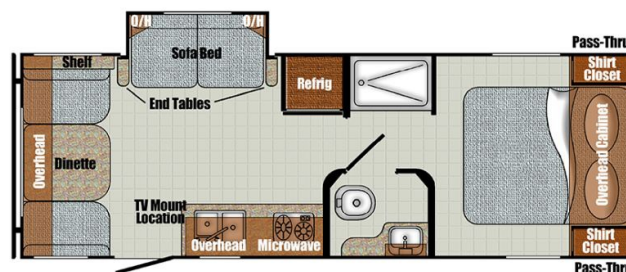

SICARD RV

sales.leads.focusrv@sicardrv.com 1-800-688-2210
7526 Regional Road 20, West Lincoln, ON L0R 2A0
Local 1-905-957-3344 | www.sicardrv.com

2019 GULFSTREAM VISTA CRUISER 23RSS

SPECIFICATIONS

Year	2019
Manufacturer	GULFSTREAM
Brand	VISTA CRUISER
Model	23RSS
Type	Travel Trailer
Status	PreOwned
Stock #	24393
Financing Available	✘
Warranty Available	✘
Suspension	N/A
Leveling	N/A
Exterior Length	26.1 ft.
Dry Weight	4182 lbs.
Sleeping Capacity	6 person(s)
Interior Colour	Brown
Exterior Colour	Beige
Slideouts	1

Disclaimer: Product information, pricing and photos are as accurate as possible and are subject to change without notice.

SELLING FEATURES

Introducing the 2019 Vista Cruiser 23RSS, from Gulfstream. The Vista Cruiser 23RSS contains everything you will need to make traveling effortless and straightforward. This travel trailer sleeps up to 6 people. Inside the Vista Cruiser 23RSS, you will find a four seat bench dinette that converts i...

OPTIONS & EQUIPMENT

- FRONT POWER TONGUE JACK
- 3-BURNER STOVE TOP
- MICROWAVE
- OVEN
- FOUR SEAT BENCH DINETTE
- POWER AWNING
- JACK-KNIFE SOFA
- QUEEN BED

Powered by focusRV