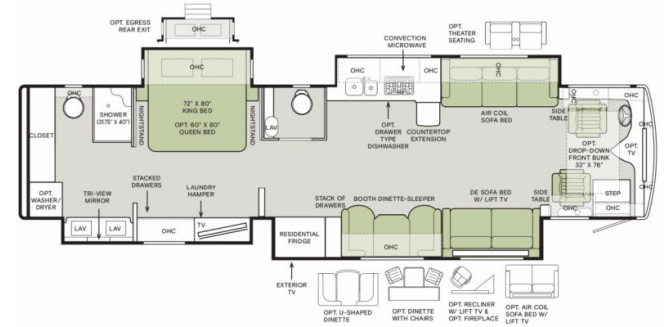

Year	2027
Manufacturer	TIFFIN
Brand	PHAETON
Model	40IH
Type	Motorhome
Class	A
Fuel Type	DIESEL
Status	New
Stock #	24388
Financing Available	✘
Warranty Available	✘
Odometer	0 kms.
VIN	N/A
Chassis	N/A
Engine	N/A
Transmission	N/A
Suspension	N/A
Leveling	N/A
Exterior Length	41.4 ft.
Dry Weight	N/A lbs.
Sleeping Capacity	4 person(s)
Interior Colour	Titanium
Exterior Colour	Frosted Granite
Slideouts	4

Disclaimer: Product information, pricing and photos are as accurate as possible and are subject to change without notice.

**SELLING FEATURES**

Specifications:

- Length: 41.40 ft.
- GVWR: 40000 lbs.
- Sleeping Capacity: 4
- Slideouts: 4
- Exterior Colour: Frosted Granite
- Interior Colour: Titanium
- Water Tank: 100 gal.
- Grey Tank: 100 gal.
- Black Tank: 55 gal.
- Width: 8.5 ft.
- Height: 13.3 ft.
- Hitch Weight: 10000 lbs.