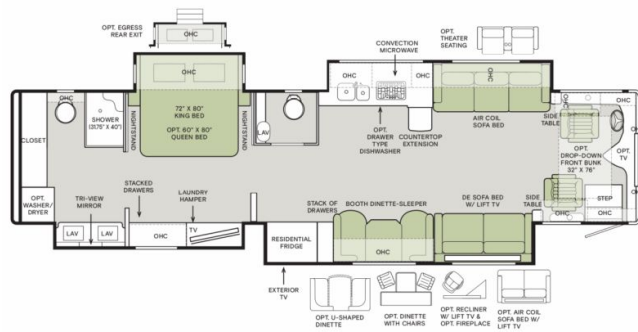

Year	2027
Manufacturer	TIFFIN
Brand	PHAETON
Model	40IH
Type	Motorhome
Class	A
Fuel Type	DIESEL
Status	New
Stock #	24388
Financing Available	✘
Warranty Available	✘
Odometer	0 kms.
VIN	N/A
Chassis	N/A
Engine	N/A
Transmission	N/A
Suspension	N/A
Leveling	N/A
Exterior Length	41.4 ft.
Dry Weight	N/A lbs.
Sleeping Capacity	4 person(s)
Interior Colour	Titanium
Exterior Colour	Frosted Granite
Slideouts	4

Disclaimer: Product information, pricing and photos are as accurate as possible and are subject to change without notice.

**SELLING FEATURES**

Specifications:

- Length: 41.40 ft.
- GVWR: 40000 lbs.
- Sleeping Capacity: 4
- Slideouts: 4
- Exterior Colour: Frosted Granite
- Interior Colour: Titanium
- Water Tank: 100 gal.
- Grey Tank: 100 gal.
- Black Tank: 55 gal.
- Width: 8.5 ft.
- Height: 13.3 ft.
- Hitch Weight: 10000 lbs.