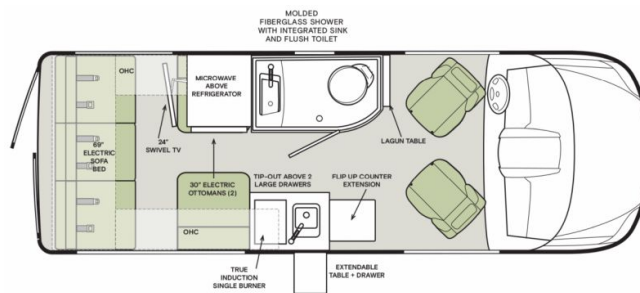

SICARD RV

sales.leads.focusrv@sicardrv.com 1-800-688-2210
7526 Regional Road 20, West Lincoln, ON L0R 2A0
Local 1-905-957-3344 | www.sicardrv.com

ON ORDER UNIT

2027 TIFFIN GT1 GT1

SPECIFICATIONS

Year	2027
Manufacturer	TIFFIN
Brand	GT1
Model	GT1
Type	Motorhome
Class	B
Fuel Type	DIESEL
Status	New
Stock #	24391
Financing Available	✘
Warranty Available	✘
Odometer	0 kms.
VIN	N/A
Chassis	N/A
Engine	N/A
Transmission	N/A
Suspension	N/A
Leveling	N/A
Exterior Length	19.5 ft.
Dry Weight	N/A lbs.
Sleeping Capacity	2 person(s)
Interior Colour	Terrain
Exterior Colour	Blue Grey
Slideouts	N/A

Disclaimer: Product information, pricing and photos are as accurate as possible and are subject to change without notice.

SELLING FEATURES

Specifications:

- Length: 19.50 ft.
- GVWR: 9050 lbs.
- Sleeping Capacity: 2
- Exterior Colour: Blue Grey
- Interior Colour: Terrain
- Water Tank: 16 gal.
- Grey Tank: 26 gal.
- Black Tank: 13 gal.
- Width: 7.7 ft.
- Height: 10 ft.
- Hitch Weight: 5000 lbs.

OPTIONS & EQUIPMENT

- BLUE GREY FULL BODY PAINT
- TERRAIN INTERIOR
- MAX POWER 3 BATTERIES 810AH
- SOLID SURFACE COUNTERTOPS
- STARLINK PRO MINI
- (2) SOLAR PANELS W/BATTERY CHARGER
- TANKLESS WATER HEATER WITH HYDRONIC HEATING
- STATE SEAL CANADA