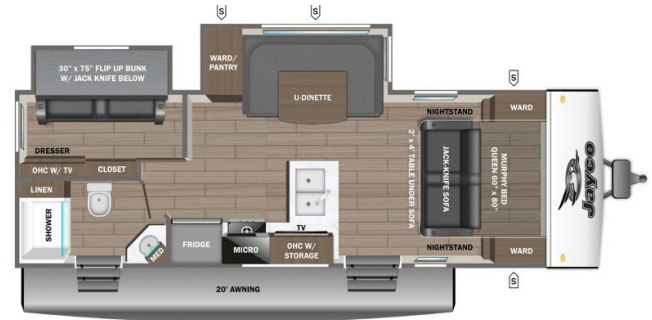

## 2026 JAYCO JAY FEATHER 23MBD

### SPECIFICATIONS

|                     |                |
|---------------------|----------------|
| Year                | 2026           |
| Manufacturer        | JAYCO          |
| Brand               | JAY FEATHER    |
| Model               | 23MBD          |
| Type                | Travel Trailer |
| Status              | New            |
| Stock #             | 24382          |
| Financing Available | ✘              |
| Warranty Available  | ✘              |
| Suspension          | N/A            |
| Leveling            | N/A            |
| Exterior Length     | 28.0 ft.       |
| Dry Weight          | 6055 lbs.      |
| Sleeping Capacity   | 7 person(s)    |
| Interior Colour     | Dune Gray      |
| Exterior Colour     | White          |
| Slideouts           | 1              |

### SELLING FEATURES

Introducing the 2026 Jay Feather 23MBD, made by Jayco. The Jay Feather 23MBD provides you with all of the comforts you need. This travel trailer sleeps up to 7 people. Inside this Jay Feather 23MBD, you will find a rear bunk room providing extra sleeping options when required. Included with this ...