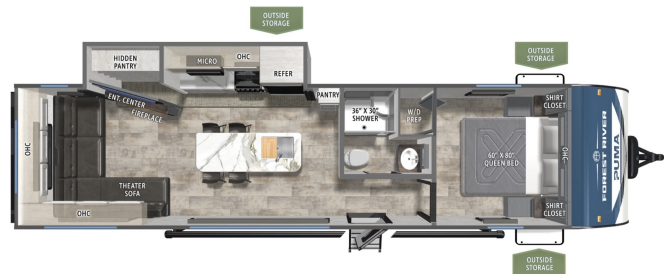

SPECIAL UNIT

\$48,995.00

Originally \$61,223

2026 PALOMINO PUMA 290RL

SPECIFICATIONS

Year	2026
Manufacturer	PALOMINO
Brand	PUMA
Model	290RL
Type	Travel Trailer
Status	New
Stock #	I1762
Financing Available	✘
Warranty Available	✘
Suspension	N/A
Leveling	N/A
Exterior Length	34.8 ft.
Dry Weight	8653 lbs.
Sleeping Capacity	4 person(s)
Interior Colour	N/A
Exterior Colour	N/A
Slideouts	1

Disclaimer: Product information, pricing and photos are as accurate as possible and are subject to change without notice.

SELLING FEATURES

Pack your bags and head to your favorite camping spot in this spacious travel trailer. There is a front private bedroom with a queen bed, dual shirt closets, plus washer and dryer prep if you choose to add these appliances. If you have guests staying over, they can sleep on the L-shaped sofa with...