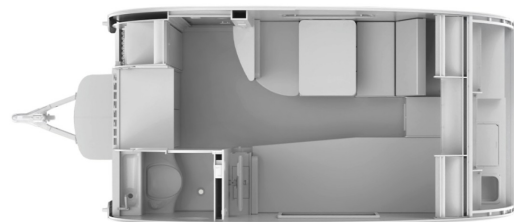

2026 nuCamp TAB 360CS-S BOONDOCK WITH BLACK CANYON PKG

\$59,900.00

\$283 Bi-Weekly

SPECIFICATIONS

Year	2026
Manufacturer	nuCamp
Brand	TAB
Model	360CS-S BOONDOCK WITH BLACK CANYON PKG
Type	Teardrop Trailer
Status	New
Stock #	008929
Financing Available	✓
Warranty Available	✓
Suspension	N/A
Leveling	Manual
Exterior Length	16.8 ft.
Dry Weight	3100 lbs.
Sleeping Capacity	2 person(s)
Interior Colour	N/A
Exterior Colour	Fibreglass
Slideouts	N/A

Disclaimer: Product information, pricing and photos are as accurate as possible and are subject to change without notice.

SELLING FEATURES

The new nuCamp teardrop! The TAB 360 CS-S!

Tab360 Black Canyon Boondock

Interior & Comfort

- Premium soft-close natural elm cabinetry
- Alde® heating & hot water system
- Central A/C & heat pump
- Composite flooring
- Dual stargazer windows
- Power roof fan
- Rail table

Kitchen

- Stainless steel sink
- 2-burner glass-top stove
- Microwave
- 5 cu ft 12-volt compressor refrigerator
- 45L 12-volt cooler

Bathroom

- Cassette toilet with molded sink

Entertainment

- Bluetooth® media center
- 12V 24" smart TV