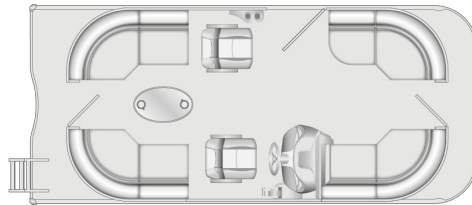

**SPECIAL UNIT**

**\$39,995.00**

Originally \$46,987

**\$183 Bi-Weekly**

**2026 SOUTH BAY DOCKSIDE 20DQ**

**SPECIFICATIONS**

Year	2026
Manufacturer	SOUTH BAY
Brand	DOCKSIDE
Model	20DQ
Type	Pontoon Boat
Status	New
Stock #	23373
Financing Available	✓
Warranty Available	✓
Suspension	N/A
Leveling	N/A
Exterior Length	20.0 ft.
Dry Weight	N/A lbs.
Sleeping Capacity	N/A person(s)
Interior Colour	N/A
Exterior Colour	N/A
Slideouts	N/A

**Disclaimer:** Product information, pricing and photos are as accurate as possible and are subject to change without notice.

**SELLING FEATURES**

Ottawa Boat Show Special Price ends February 23, 2026

- - Composite Deck
- - 3 / 4 Rail Panels
- - 8' Manual Bimini
- - Aluminum Reboarding Ladder
- - Exterior Graphics Package
- - 12V/USB Plug in
- - Fuel/Water Separator
- - Helm Seat Slider
- - Black Plastic Cup Holder
- - Wet Sounds™ Head Un...