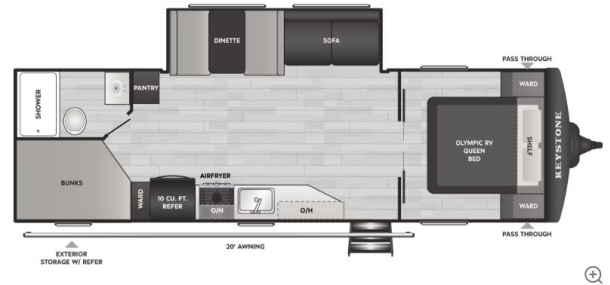

## 2026 KEYSTONE HIDEOUT 262BHS

**\$39,995.00**

Originally \$44,950.00

### SPECIFICATIONS

Year	2026
Manufacturer	KEYSTONE
Brand	HIDEOUT
Model	262BHS
Type	Travel Trailer
Status	New
Stock #	N242449
Suspension	N/A
Leveling	N/A
Exterior Length	30.9 ft.
Dry Weight	6140 lbs.
Sleeping Capacity	9 person(s)
Interior Colour	N/A
Exterior Colour	Aluminum
Slideouts	1

### SELLING FEATURES

Specifications and Features:

- Sleeps: 9
- Slides: 1
- Length: 30 ft 11 in
- Dry Weight: 6,140 lbs
- GVWR: 7,700 lbs
- Hitch Weight: 725 lbs
- Fresh Water Capacity: 41 gallons
- Gray Water Capacity: 39 gallons
- Black Water Capacity: 30 gallons
- Body Material: Wood
- Sidewall Construction: A...