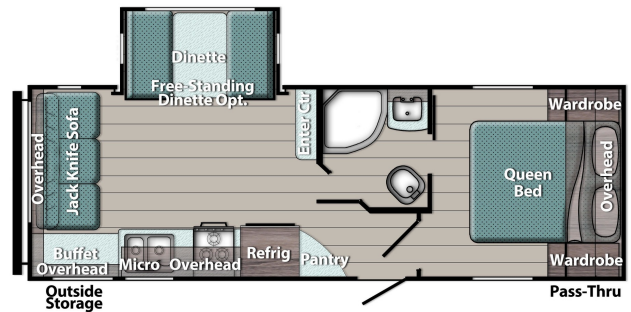

**SPECIAL UNIT**

**\$36,850.00**

Originally \$37,900

\$163 Bi-Weekly

**2026 GULFSTREAM Trailmaster 236RL**

**SPECIFICATIONS**

Year	2026
Manufacturer	GULFSTREAM
Brand	Trailmaster
Model	236RL
Type	Travel Trailer
Status	New
Stock #	76550
Financing Available	✓
Warranty Available	✓
Suspension	N/A
Leveling	N/A
Exterior Length	28.1 ft.
Dry Weight	5140 lbs.
Sleeping Capacity	6 person(s)
Interior Colour	N/A
Exterior Colour	N/A
Slideouts	1

**Disclaimer:** Product information, pricing and photos are as accurate as possible and are subject to change without notice.

**SELLING FEATURES**

**Key Specifications**

- Length 28'1"
- Width 8' Exterior
- Height 11'3"
- Interior Height 6'8"

**Additional Specs**

- Dry Weight 5,140
- Hitch Weight 930
- Net Carrying Capacity 2,790
- Fresh Water 23
- Grey Tank 34
- Black Tank 34
- Furnace 20,000 BTU
- Water Heater Tankless
- LP Tank 2 x ...

**OPTIONS & EQUIPMENT**