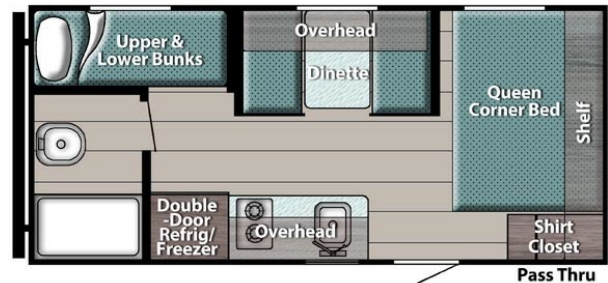

**SPECIAL UNIT**

**\$23,850.00**

Originally \$30,900

\$106 Bi-Weekly

**2026 GULFSTREAM Trailmaster 199DD**

**SPECIFICATIONS**

Year	2026
Manufacturer	GULFSTREAM
Brand	Trailmaster
Model	199DD
Type	Travel Trailer
Status	New
Stock #	23306
Financing Available	✓
Warranty Available	✓
Suspension	N/A
Leveling	N/A
Exterior Length	2.9 ft.
Dry Weight	3100 lbs.
Sleeping Capacity	6 person(s)
Interior Colour	N/A
Exterior Colour	N/A
Slideouts	N/A

**Disclaimer:** Product information, pricing and photos are as accurate as possible and are subject to change without notice.

**SELLING FEATURES**

**Key Specifications**

- Length 20'11"
- Width 8'
- Exterior Height 10'4"
- Interior Height 6'8"

**Additional Specs**

- Dry Weight 3,100
- Hitch Weight 360
- Net Carrying Capacity 760
- Fresh Water 23
- Grey Tank 36
- Black Tank 36
- Furnace 20,000 BTU
- Water Heater Tankless
- LP Tank 20 lb...

Powered by focusRV