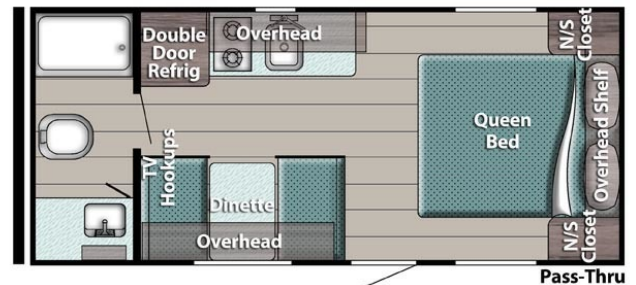

SPECIAL UNIT

\$23,850.00

Originally \$30,900

\$106 Bi-Weekly

2026 GULFSTREAM Trailmaster 189DD

SPECIFICATIONS

| | |
|---------------------|----------------|
| Year | 2026 |
| Manufacturer | GULFSTREAM |
| Brand | Trailmaster |
| Model | 189DD |
| Type | Travel Trailer |
| Status | New |
| Stock # | 23303 |
| Financing Available | ✓ |
| Warranty Available | ✓ |
| Suspension | N/A |
| Leveling | N/A |
| Exterior Length | 20.9 ft. |
| Dry Weight | 2996 lbs. |
| Sleeping Capacity | 4 person(s) |
| Interior Colour | N/A |
| Exterior Colour | N/A |
| Slideouts | N/A |

Disclaimer: Product information, pricing and photos are as accurate as possible and are subject to change without notice.

SELLING FEATURES

Key Specifications

- Length 20'11"
- Width 8'
- Exterior Height 10'4"
- Interior Height 6'8"

Additional Specs

- Dry Weight 2,996
- Hitch Weight 350
- Net Carrying Capacity 854
- Fresh Water 23
- Grey Tank 34
- Black Tank 34
- Furnace 20,000 BTU
- Water Heater Tankless
- LP Tank 20 lbs...

Powered by focusRV