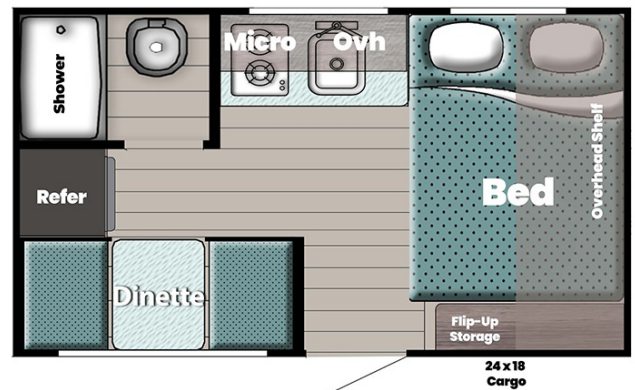

2026 GULFSTREAM Trailmaster 134RD

\$18,850.00

\$85 Bi-Weekly

SPECIFICATIONS

Year	2026
Manufacturer	GULFSTREAM
Brand	Trailmaster
Model	134RD
Type	Travel Trailer
Status	New
Stock #	23229
Financing Available	✓
Warranty Available	✓
Suspension	N/A
Leveling	N/A
Exterior Length	16.0 ft.
Dry Weight	2630 lbs.
Sleeping Capacity	3 person(s)
Interior Colour	N/A
Exterior Colour	N/A
Slideouts	N/A

Disclaimer: Product information, pricing and photos are as accurate as possible and are subject to change without notice.

SELLING FEATURES

Key Specifications:

- Length 16'
- Width 90'
- Exterior Height 10'3"
- Interior Height 80'

Additional Specs

- Dry Weight 2,630
- Hitch Weight 400
- Net Carrying Capacity 1,270 lbs
- Fresh Water 35
- Grey Tank 34
- Black Tank 33
- Furnace 20K BTU
- Water Heater TANKLESS
- LP Tank 1 EA @...

Powered by focusRV