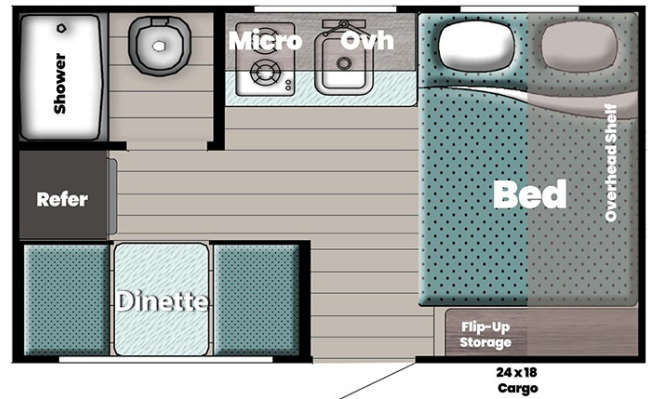

2026 GULFSTREAM Trailmaster 134RD

SPECIFICATIONS

Year	2026
Manufacturer	GULFSTREAM
Brand	Trailmaster
Model	134RD
Type	Travel Trailer
Status	New
Stock #	23229
Financing Available	✘
Warranty Available	✘
Suspension	N/A
Leveling	N/A
Exterior Length	16.0 ft.
Dry Weight	2630 lbs.
Sleeping Capacity	3 person(s)
Interior Colour	N/A
Exterior Colour	N/A
Slideouts	N/A

Disclaimer: Product information, pricing and photos are as accurate as possible and are subject to change without notice.

SELLING FEATURES

Key Specifications Length 16' Width 90' Exterior Height 10'3" Interior Height 80' Additional Specs Dry Weight 2,630 Hitch Weight 400 Net Carrying Capacity 1,270 Fresh Water 35 Grey Tank 34 Black Tank 33 Furnace 20K BTU Water Heater TANKLESS LP Tank 1 EA @ 20 LBS