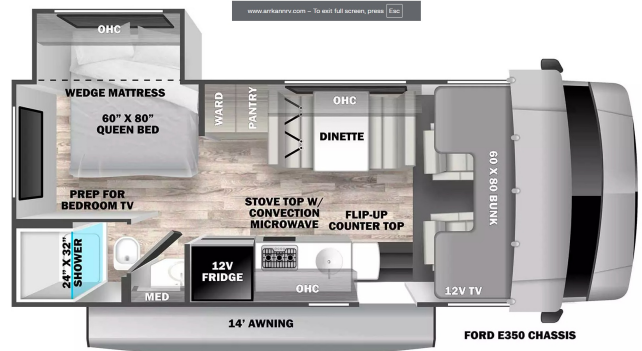

2025 FOREST RIVER SOLERA 23SF

MSRP \$149,980.00

\$436 Bi-Weekly

\$10,000 down @ 7.99% APR for 60/240 months (\$42,604 C.O.B.) O.A.C.

Woody's Price \$109,980.00

SPECIFICATIONS

Year	2025
Manufacturer	FOREST RIVER
Brand	SOLERA
Model	23SF
Type	Motorhome
Class	C
Fuel Type	Gas
Status	PreOwned
Stock #	51634
Financing Available	✓
Warranty Available	For Purchase
Odometer	4338 kms.
VIN	1FDWE3FN9SDD23745
Chassis	Ford E350
Engine	7.3L V8 Premium
Transmission	N/A
Suspension	N/A
Leveling	N/A
Exterior Length	23.1 ft.
Dry Weight	N/A lbs.
Sleeping Capacity	6 person(s)
Interior Colour	N/A
Exterior Colour	N/A
Slideouts	1