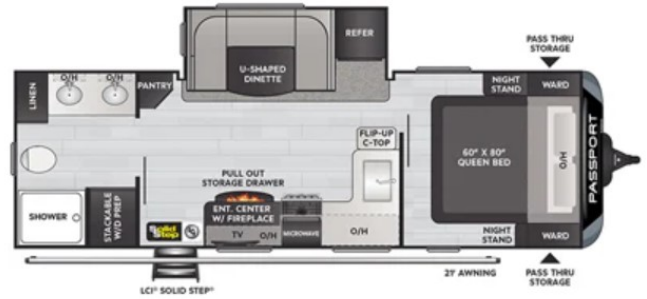

MSRP \$46,980.00

Woody's Price

2022 KEYSTONE RV PASSPORT GT 2400RB

SPECIFICATIONS

Year	2022
Manufacturer	KEYSTONE RV
Brand	PASSPORT
Model	GT 2400RB
Type	Travel Trailer
Status	PreOwned
Stock #	51627
Financing Available	✓
Warranty Available	For Purchase
Suspension	N/A
Leveling	N/A
Exterior Length	28.8 ft.
Dry Weight	5690 lbs.
Sleeping Capacity	4 person(s)
Interior Colour	N/A
Exterior Colour	Fiberglass
Slideouts	1

Disclaimer: Product information, pricing and photos are as accurate as possible and are subject to change without notice.

SELLING FEATURES

Specifications and Features:

- Exterior Length: 28.83 ft (346 in)
- Exterior Width: 8 ft (96 in)
- Exterior Height: 10.83 ft (130 in)
- Dry Weight: 5,690 lbs
- Payload Capacity: 1,910 lbs
- GVWR: 7,600 lbs
- Hitch Weight: 630 lbs
- Fresh Water Tank Capacity: 43 gallons
- Gray Water Tank Capac...