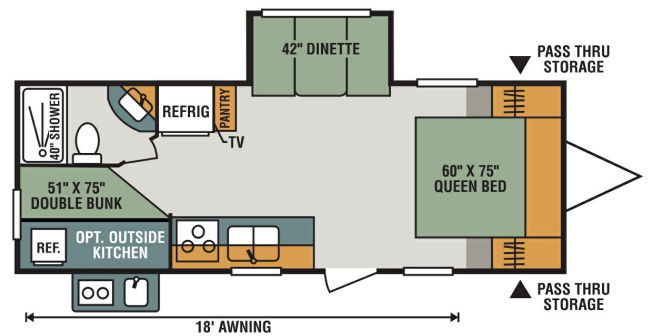

2018 231BHLE