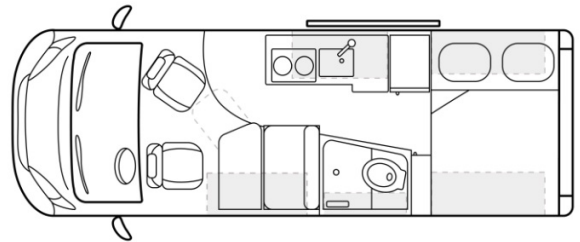

### SPECIFICATIONS

Year	2026
Manufacturer	VRP
Brand	PANORAMIC
Model	G
Type	Motorhome
Class	B
Fuel Type	N/A
Status	New
Stock #	51619
Financing Available	✓
Warranty Available	Manufacturer
Odometer	0 kms.
VIN	3C6MRVJG7SE503607
Chassis	RAM ProMaster 3500
Engine	N/A
Transmission	N/A
Suspension	N/A
Leveling	N/A
Exterior Length	21.0 ft.
Dry Weight	N/A lbs.
Sleeping Capacity	2 person(s)
Interior Colour	WHITE
Exterior Colour	N/A
Slideouts	N/A