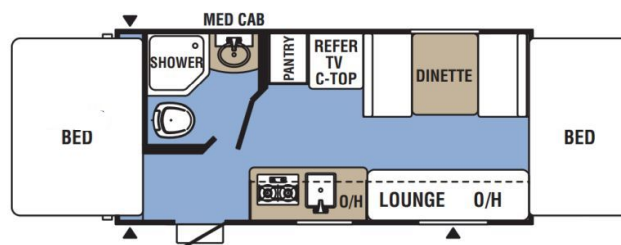

### SPECIFICATIONS

Year	2017
Manufacturer	COACHMEN
Brand	CLIPPER
Model	16RBD
Type	Hybrid
Status	PreOwned
Stock #	24356
Financing Available	✘
Warranty Available	✘
Suspension	N/A
Leveling	N/A
Exterior Length	18.4 ft.
Dry Weight	2808 lbs.
Sleeping Capacity	6 person(s)
Interior Colour	Brown
Exterior Colour	Brown
Slideouts	N/A