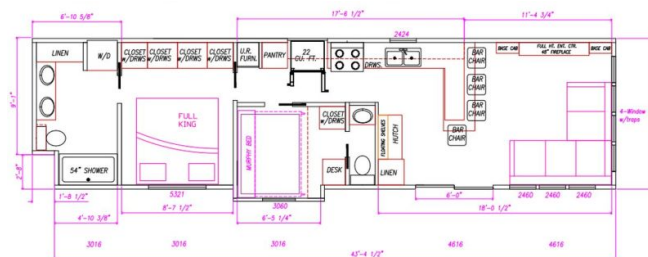

2026 KROPF CANADIAN 6461CWD

SPECIFICATIONS

Year	2026
Manufacturer	KROPF
Brand	CANADIAN
Model	6461CWD
Type	Park Model
Status	New
Stock #	24350
Financing Available	✘
Warranty Available	✘
Suspension	N/A
Leveling	N/A
Exterior Length	47.0 ft.
Dry Weight	N/A lbs.
Sleeping Capacity	6 person(s)
Interior Colour	Maloney Satin / Repose Grey
Exterior Colour	Smokey Ash
Slideouts	N/A

Disclaimer: Product information, pricing and photos are as accurate as possible and are subject to change without notice.

SELLING FEATURES

Introducing the 2026 Canadian 6461CWD, from Kropf. The Canadian 6461CWD has plenty of interior living space. This park model home sleeps up to 6 people. Inside the Canadian 6461CWD, you will find a middle bedroom that features a murphy bed as well as a half bath attached providing a separate slee...