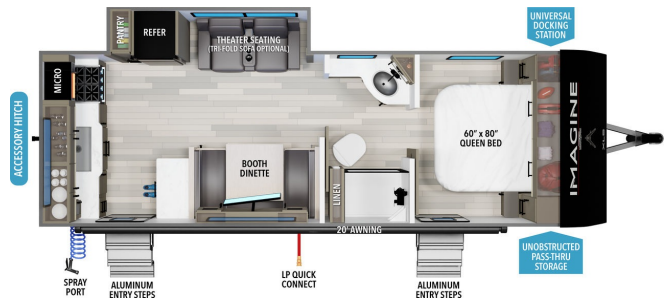

### SPECIFICATIONS

Year	2026
Manufacturer	GRAND DESIGN
Brand	IMAGINE XLS
Model	23LDE
Type	Travel Trailer
Status	New
Stock #	51591
Financing Available	✓
Warranty Available	Manufacturer
Suspension	N/A
Leveling	N/A
Exterior Length	28.4 ft.
Dry Weight	5831 lbs.
Sleeping Capacity	4 person(s)
Interior Colour	BRYNLEE TEAK
Exterior Colour	Fiberglass
Slideouts	1

### SELLING FEATURES

Specifications and Features:

- Exterior Dimensions:
  - Length: 28 ft 5 in
  - Width: 8 ft
  - Height: 10 ft 10 in
  - Interior Height: 6 ft 8 in
- Weights:
  - Dry Weight: 5,831 lbs
  - GVWR: 6,995 lbs
  - Hitch Weight: 621 lbs
- Tank Capacities:
  - Fresh Water: ...