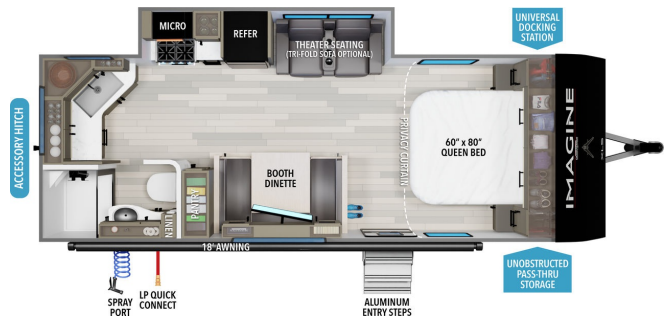

2026 GRAND DESIGN IMAGINE XLS 22MLE

MSRP \$64,980.00

\$227 Bi-Weekly

\$0 down @ 7.99% APR for 60/240 months
(\$22,127 C.O.B.) O.A.C.

Woody's Price \$55,980.00

SPECIFICATIONS

Year	2026
Manufacturer	GRAND DESIGN
Brand	IMAGINE XLS
Model	22MLE
Type	Travel Trailer
Status	New
Stock #	51590
Financing Available	✓
Warranty Available	Manufacturer
Suspension	N/A
Leveling	N/A
Exterior Length	26.1 ft.
Dry Weight	5423 lbs.
Sleeping Capacity	4 person(s)
Interior Colour	BRYNLEE TEAK
Exterior Colour	Fiberglass
Slideouts	1

Disclaimer: Product information, pricing and photos are as accurate as possible and are subject to change without notice.

SELLING FEATURES

Specifications and Features:

- Exterior Length: 26' 1"
- Exterior Width: 8'
- Exterior Height: 10' 10"
- Interior Height: 6' 6"
- Dry Weight (UVW): 5,423 lbs
- Gross Vehicle Weight Rating (GVWR): 6,995 lbs
- Hitch Weight: 608 lbs
- Fresh Water Capacity: 37 gallons
- Gray Water Capacity: 45 ga...