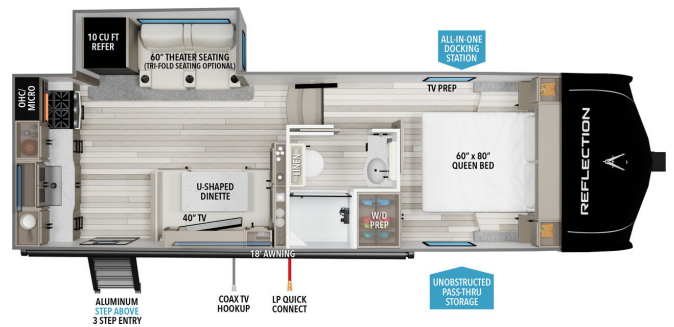

## 2026 GRAND DESIGN REFLECTION 100 22RK

### SPECIFICATIONS

Year	2026
Manufacturer	GRAND DESIGN
Brand	REFLECTION 100
Model	22RK
Type	Fifth Wheel
Status	New
Stock #	51586
Financing Available	✓
Warranty Available	Manufacturer
Suspension	N/A
Leveling	N/A
Exterior Length	26.9 ft.
Dry Weight	7000 lbs.
Sleeping Capacity	4 person(s)
Interior Colour	COLLINS
Exterior Colour	Fiberglass
Slideouts	1

#### Specifications and Features:

- Exterior Dimensions:
  - Length: 26 feet 11 inches
  - Width: 8 feet
  - Height: 12 feet
- Weights:
  - Dry Weight: 7,000 lbs
  - GVWR: 9,995 lbs
  - Hitch Weight: 1,130 lbs
- Capacities:
  - Fresh Water Tank: 55 gallons
  - Gray Wate...