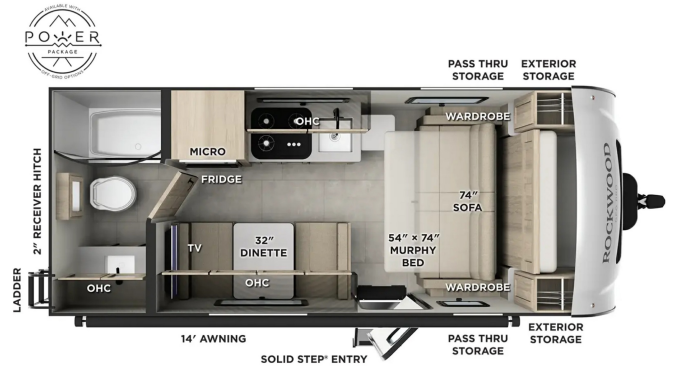

2026 ROCKWOOD GEO PRO 19FD

SPECIFICATIONS

| | |
|---------------------|----------------|
| Year | 2026 |
| Manufacturer | ROCKWOOD |
| Brand | GEO PRO |
| Model | 19FD |
| Type | Travel Trailer |
| Status | New |
| Stock # | I1234 |
| Financing Available | ✘ |
| Warranty Available | ✘ |
| Suspension | N/A |
| Leveling | N/A |
| Exterior Length | 20.2 ft. |
| Dry Weight | 3417 lbs. |
| Sleeping Capacity | 4 person(s) |
| Interior Colour | N/A |
| Exterior Colour | N/A |
| Slideouts | N/A |

Disclaimer: Product information, pricing and photos are as accurate as possible and are subject to change without notice.

SELLING FEATURES

The 2026 Rockwood Geo Pro 19FD is a **lightweight, feature-packed travel trailer** built for explorers who want to go places – from national parks and beaches to backroads and boondocking spots – without towing a large rig. With a functional layout, smart storage, and a rugged-ready build, the 19FD i...