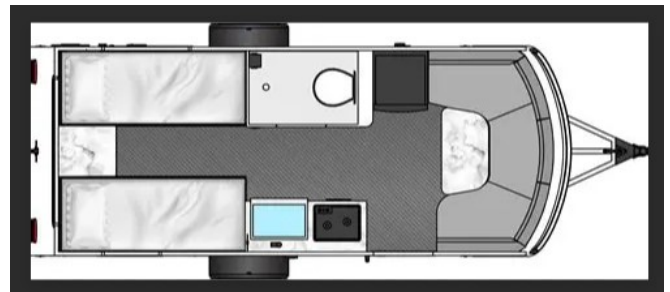

2026 INTECH RV SOL DUSK ROVER

$64,995.00

Originally $75,835.00

SPECIFICATIONS

Year	2026
Manufacturer	INTECH RV
Brand	SOL
Model	DUSK ROVER
Type	Travel Trailer
Status	New
Stock #	N023124
Suspension	N/A
Leveling	N/A
Exterior Length	20.7 ft.
Dry Weight	3810 lbs.
Sleeping Capacity	4 person(s)
Interior Colour	N/A
Exterior Colour	N/A
Slideouts	N/A

Disclaimer: Product information, pricing and photos are as accurate as possible and are subject to change without notice.

OPTIONS & EQUIPMENT

Powered by focusRV