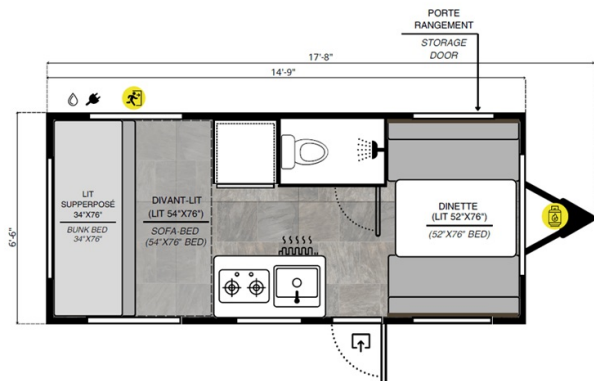

Disclaimer: Product information, pricing and photos are as accurate as possible and are subject to change without notice.

Evasion

OPTIONS & EQUIPMENT

- 100 WATTS OF SOLAR
- DOUBLE PROPANE TANK
- CLOTHES RACK
- SPARE TIRE
- VENTILATION COVER
- WARDROBE ON FRIDGE WALL (EVASION)
- BACK-UP SAFTEY CAMERA

- ADDITIONNAL CABINET ON MICROWAVE SIDE

Powered by focusRV