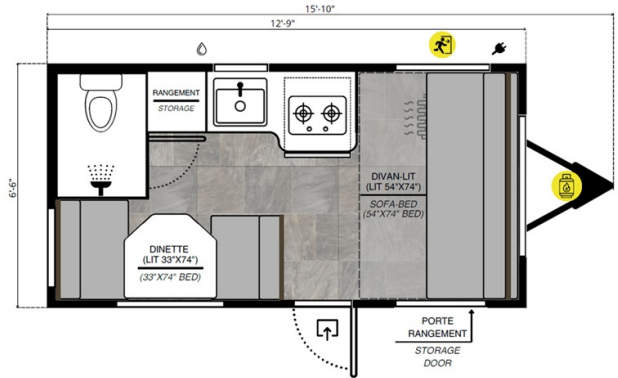

2026 ROULOTTES PROLITE INC PROLITE LOUNGE

MSRP \$63,980.00

\$233 Bi-Weekly

\$0 down @ 7.99% APR for 60/240 months

(\$22,758 C.O.B.) O.A.C.

Woody's Price \$53,980.00

SPECIFICATIONS

Year	2026
Manufacturer	ROULOTTES PROLITE INC
Brand	PROLITE
Model	LOUNGE
Type	Travel Trailer
Status	New
Stock #	51571
Financing Available	✓
Warranty Available	Manufacturer
Suspension	N/A
Leveling	N/A
Exterior Length	15.1 ft.
Dry Weight	1545 lbs.
Sleeping Capacity	3 person(s)
Interior Colour	N/A
Exterior Colour	N/A
Slideouts	N/A

Lounge

Disclaimer: Product information, pricing and photos are as accurate as possible and are subject to change without notice.

OPTIONS & EQUIPMENT

- 8 FEET CRANK AWNING
- 100 WATTS OF SOLAR
- 16 INCH FRONT STEEL PLATE
- BACK-UP CAMERA
- DOUBLE PROPANE TANK
- CLOTHES RACK
- SPARE TIRE
- FRONT SHELF WITH NET
- VENTILATION COVER