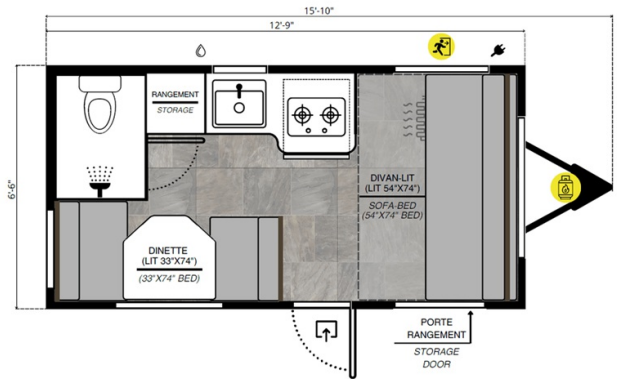

MSRP \$67,980.00

Woody's Price

2026 ROULOTTES PROLITE INC PROLITE LOUNGE

SPECIFICATIONS

Year	2026
Manufacturer	ROULOTTES PROLITE INC
Brand	PROLITE
Model	LOUNGE
Type	Travel Trailer
Status	New
Stock #	51570
Financing Available	✓
Warranty Available	Manufacturer
Suspension	N/A
Leveling	N/A
Exterior Length	15.1 ft.
Dry Weight	1545 lbs.
Sleeping Capacity	3 person(s)
Interior Colour	N/A
Exterior Colour	N/A
Slideouts	N/A

Lounge

Disclaimer: Product information, pricing and photos are as accurate as possible and are subject to change without notice.

OPTIONS & EQUIPMENT

- 8 FEET CRANK AWNING
- 100 WATTS OF SOLAR
- 16 INCH FRONT STEEL PLATE
- BACK-UP CAMERA
- DOUBLE PROPANE TANK
- CLOTHES RACK
- SPARE TIRE
- FRONT SHELF WITH NET
- VENTILATION COVER