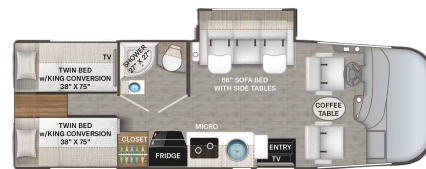

COMOX VALLEY RV LTD.

danny@comoxvalleyrv.com 1-877-730-3416
1608 Ryan Road East, Comox, BC V9M 4C6

Local 1-250-871-4700 | Fax 1-250-871-0122 | www.comoxvalleyrv.com

2027 THOR MOTOR COACH Vegas 24.1 Twin - Full Body Paint

$179,900.00

Originally $208,670.00

SPECIFICATIONS

Year	2027
Manufacturer	THOR MOTOR COACH
Brand	Vegas
Model	24.1 Twin - Full Body Paint
Type	Motorhome
Class	A
Fuel Type	N/A
Status	New
Stock #	Vegas 2648
Financing Available	✓
Warranty Available	✓
Odometer	0 kms.
VIN	N/A
Chassis	Ford
Engine	N/A
Transmission	N/A
Suspension	N/A
Leveling	N/A
Exterior Length	25.7 ft.
Dry Weight	N/A lbs.
Sleeping Capacity	N/A person(s)
Interior Colour	N/A
Exterior Colour	N/A
Slideouts	N/A

Disclaimer: Product information, pricing and photos are as accurate as possible and are subject to change without notice.

SELLING FEATURES

BRAND NEW 2026 Thor Motor Coach Vegas 24.1 Twin

Experience the ultimate "RUV" lifestyle! The 2026 Vegas 24.1 combines the size and drivability of an SUV with the luxury and amenities of a Class A motorhome. Whether you're hitting the national parks or tailgating in style, this is the coach that ...

Powered by focusRV