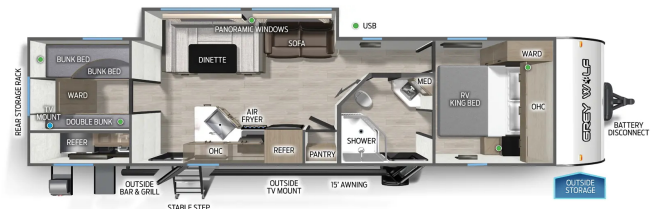

SPECIAL UNIT

2026 FOREST RIVER CHEROKEE GREY WOLF 29TE

SPECIFICATIONS

Year	2026
Manufacturer	FOREST RIVER
Brand	CHEROKEE GREY WOLF
Model	29TE
Type	Travel Trailer
Status	New
Stock #	P3242
Financing Available	✘
Warranty Available	✘
Suspension	N/A
Leveling	N/A
Exterior Length	36.7 ft.
Dry Weight	6428 lbs.
Sleeping Capacity	9 person(s)
Interior Colour	N/A
Exterior Colour	N/A
Slideouts	1

Disclaimer: Product information, pricing and photos are as accurate as possible and are subject to change without notice.

SELLING FEATURES

Specifications and Features:

- Exterior Height: 10'8"
- Exterior Width: 8'0"
- Cargo Carrying Capacity: 1,409 lbs
- Number of Axles: 2
- Refrigerator Type: 12V High Efficiency Residential
- Refrigerator Size: 10 cu ft
- Water Heater Type: Tankless
- Awning Size: 15' Power with LED Strip Light...

OPTIONS & EQUIPMENT

- Limited Package: 12V High Efficiency 10 Cubic Foot Residential-Style Refrigerator with Travel Lock Chef Select Black Stainless Steel Kitchen Suite Package Super Kitchen Seamless Countertops Matte Black Heavy Duty Spring Assisted Kitchen Faucet Sprayer Residential Farm Style Black Stainless Steel Sink Fireplace (Where Available) Premium Bedding and Comforter Upgraded Sofa with Bolster Arm Rests Supersized Central Air Conditioning Unit 15 000 BTU (Where Available) USB-C Charging Stations Full Hybrid Tub with Shower Surround LED Interior Lights Light Filtering Sheet Shading Premium Blackout Zebra Blinds RV King Bed (Where Available) Bedside Inverter Exclusive Solar Thermo Controlled Reflective Tinted Safety Glass Windows Blackout Glass Safety Slam Friction Hinge Entry Door with Window and Shade Prep Cherokee Exclusive Stable Step with Oversized Landing Exterior LED Light Strip at Awning Skylight over Shower Solid Bedroom Doors (Where Available)