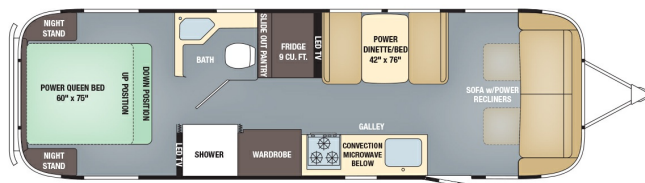

### SPECIFICATIONS

Year	2018
Manufacturer	AIRSTREAM
Brand	AIRSTREAM
Model	CLASSIC 30RBQ
Type	Travel Trailer
Status	PreOwned
Stock #	8002A
Financing Available	✓
Warranty Available	✓
Suspension	Torflex
Leveling	Electric
Exterior Length	30.0 ft.
Dry Weight	N/A lbs.
Sleeping Capacity	5 person(s)
Interior Colour	MOCHA CHERRY & MACADAMIA ULTRALEATHER
Exterior Colour	ALUMINUM
Slideouts	N/A