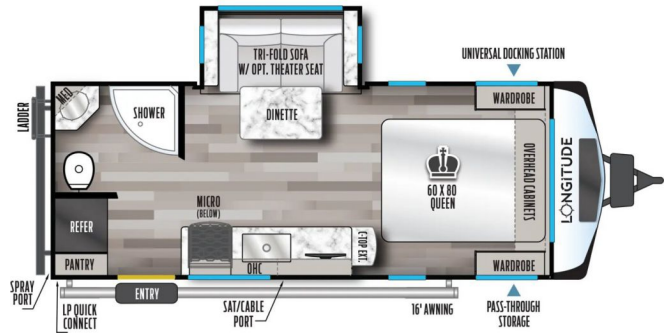

2026 EAST TO WEST LONGITUDE 185RB

\$45,995.00

Originally ~~\$56,045.00~~

\$195 Bi-Weekly

SPECIFICATIONS

Year	2026
Manufacturer	EAST TO WEST
Brand	LONGITUDE
Model	185RB
Type	Travel Trailer
Status	New
Stock #	2878
Financing Available	✓
Warranty Available	✓
Suspension	N/A
Leveling	N/A
Exterior Length	24.1 ft.
Dry Weight	5293 lbs.
Sleeping Capacity	2 person(s)
Interior Colour	N/A
Exterior Colour	N/A
Slideouts	N/A

Disclaimer: Product information, pricing and photos are as accurate as possible and are subject to change without notice.

SELLING FEATURES

Specifications and Features:
 HITCH WEIGHT 740 lb.
 FRESH WATER 53 gal.
 GRAY WATER 60 gal.
 BLACK WATER 30 gal.
 AWNING SIZE 16'