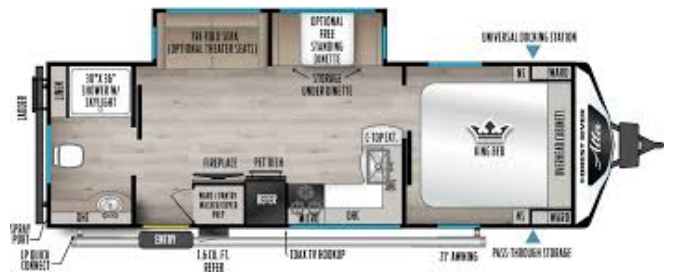

2026 EAST TO WEST ALTA 2600 KRB

\$57,995.00

Originally \$63,900.00

\$244 Bi-Weekly

SPECIFICATIONS

Year	2026
Manufacturer	EAST TO WEST
Brand	ALTA
Model	2600 KRB
Type	Travel Trailer
Status	New
Stock #	2871
Financing Available	✓
Warranty Available	✓
Suspension	N/A
Leveling	N/A
Exterior Length	30.5 ft.
Dry Weight	6161 lbs.
Sleeping Capacity	N/A person(s)
Interior Colour	N/A
Exterior Colour	N/A
Slideouts	1

Disclaimer: Product information, pricing and photos are as accurate as possible and are subject to change without notice.

SELLING FEATURES

Take a walk through the all-new 2026 East to West Alta 2600KRB, available at Del Mastro Recreation, and you'll quickly see why this is such a popular couples travel trailer. Starting at the front, the private bedroom offers a camper king bed with storage underneath, dresser drawers, closets on bo...