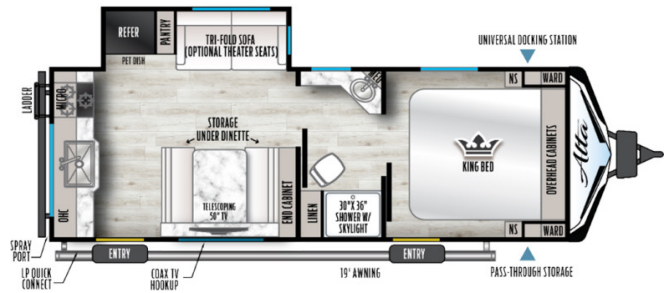

2026 EAST TO WEST ALTA 2375 KRK

\$57,995.00

Originally \$62,000.00

\$244 Bi-Weekly

SPECIFICATIONS

Year	2026
Manufacturer	EAST TO WEST
Brand	ALTA
Model	2375 KRK
Type	Travel Trailer
Status	New
Stock #	2868
Financing Available	✓
Warranty Available	✓
Suspension	N/A
Leveling	N/A
Exterior Length	28.6 ft.
Dry Weight	6328 lbs.
Sleeping Capacity	N/A person(s)
Interior Colour	N/A
Exterior Colour	N/A
Slideouts	1

Disclaimer: Product information, pricing and photos are as accurate as possible and are subject to change without notice.

SELLING FEATURES

If you're looking for a travel trailer that feels more like a small apartment on wheels, the East to West Alta 2365KRK is designed to impress. With an impressive 81" interior ceiling height, a residential-inspired 10.7 cu. ft. 12V refrigerator, solid surface countertops, and a king-size bed (wher...