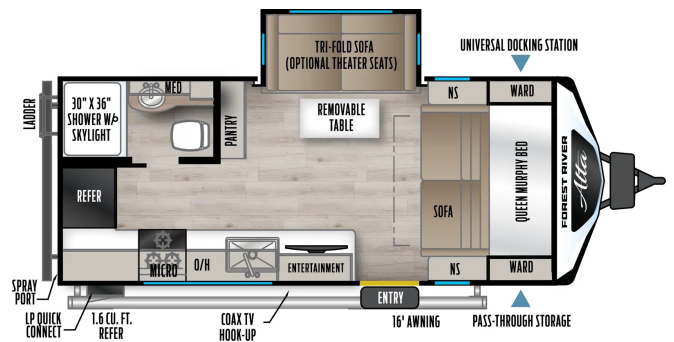

**2026 EAST TO WEST ALTA 1900MMK**

**\$49,995.00**

Originally ~~\$51,803.00~~

**\$212 Bi-Weekly**

**SPECIFICATIONS**

Year	2026
Manufacturer	EAST TO WEST
Brand	ALTA
Model	1900MMK
Type	Travel Trailer
Status	New
Stock #	2869
Financing Available	✓
Warranty Available	✓
Suspension	N/A
Leveling	Electric
Exterior Length	25.0 ft.
Dry Weight	5463 lbs.
Sleeping Capacity	2 person(s)
Interior Colour	N/A
Exterior Colour	Azdel Composite
Slideouts	1

**Disclaimer:** Product information, pricing and photos are as accurate as possible and are subject to change without notice.

**SELLING FEATURES**

The Alta 1900MMK by East to West is a thoughtfully designed travel trailer that delivers exceptional space, comfort, and value in a compact, easy-to-tow package. Weighing approximately 5,500 pounds on a tandem axle, it offers enhanced stability and handling while maintaining generous cargo capaci...