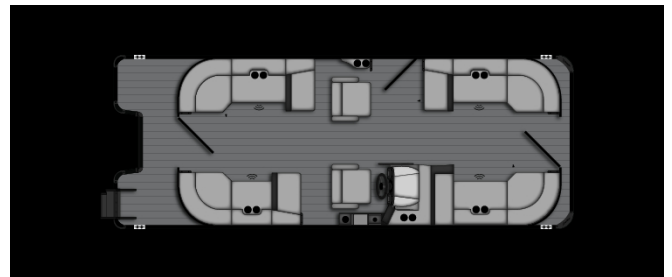

**SPECIAL UNIT**

**\$73,000.00**

Originally \$92,564

\$305 Bi-Weekly

**2026 BENTLEY LEGACY 223 NAVIGATOR**

**SPECIFICATIONS**

Year	2026
Manufacturer	BENTLEY
Brand	LEGACY
Model	223 NAVIGATOR
Type	Pontoon Boat
Status	New
Stock #	23321
Financing Available	✓
Warranty Available	✓
Suspension	N/A
Leveling	N/A
Exterior Length	22.0 ft.
Dry Weight	2180 lbs.
Sleeping Capacity	N/A person(s)
Interior Colour	N/A
Exterior Colour	N/A
Slideouts	N/A

**Disclaimer:** Product information, pricing and photos are as accurate as possible and are subject to change without notice.

**SELLING FEATURES**

MAX Horse Power 115HP

Powered by focusRV