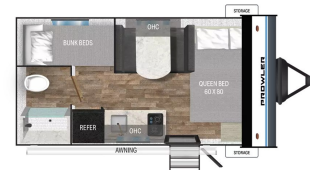

2025 HEARTLAND PROWLER 17BHLX

\$26,995.00

Originally ~~\$34,999.00~~

\$128 Bi-Weekly

SPECIFICATIONS

Year	2025
Manufacturer	HEARTLAND
Brand	PROWLER
Model	17BHLX
Type	Travel Trailer
Status	New
Stock #	T00062
Financing Available	✓
Warranty Available	✓
Suspension	N/A
Leveling	N/A
Exterior Length	20.1 ft.
Dry Weight	3880 lbs.
Sleeping Capacity	N/A person(s)
Interior Colour	N/A
Exterior Colour	N/A
Slideouts	N/A

Disclaimer: Product information, pricing and photos are as accurate as possible and are subject to change without notice.

SELLING FEATURES

Key Specifications

- Dry Weight: ~3,160 lbs
- GVWR: 3,880 lbs
- Hitch Weight: ~362-380 lbs
- Length: 20' 10" - 20' 11"
- Height: 10' 4"
- Width: 8' 0"
- Fresh Water Capacity: 41 gal
- Gray Water Capacity: 30 gal
- Black Water Capacity: 30 gal
- Awning Length: 8'