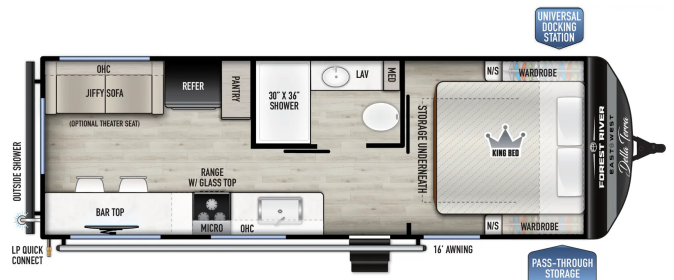

2025 EAST TO WEST DELLA TERRA 200RD

\$32,995.00

Originally \$50,413.00

\$153 Bi-Weekly

SPECIFICATIONS

Year	2025
Manufacturer	EAST TO WEST
Brand	DELLA TERRA
Model	200RD
Type	Travel Trailer
Status	New
Stock #	2841
Financing Available	✓
Warranty Available	✓
Suspension	N/A
Leveling	N/A
Exterior Length	28.2 ft.
Dry Weight	4998 lbs.
Sleeping Capacity	4 person(s)
Interior Colour	N/A
Exterior Colour	Aluminum
Slideouts	N/A

Disclaimer: Product information, pricing and photos are as accurate as possible and are subject to change without notice.

SELLING FEATURES

Specifications and Features:

- Exterior Length: 28 ft 2 in
- Exterior Width: 8 ft
- Exterior Height: 11 ft 2 in
- Interior Height: 6 ft 9 in
- Dry Weight: 4,998 lbs
- GVWR: 7,635 lbs
- Hitch Weight: 635 lbs
- Fresh Water Capacity: 40 gallons
- Gray Water Capacity: 30 gallons
- Black Water Cap...