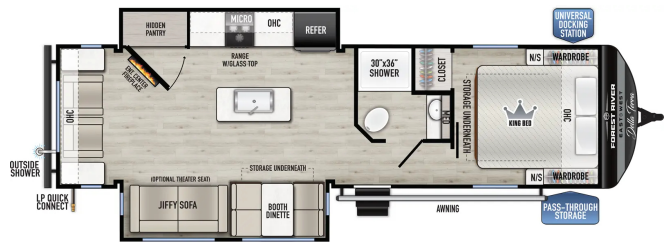

2025 EAST TO WEST DELLA TERRA 272RL

\$44,995.00

Originally ~~\$54,081.00~~

\$191 Bi-Weekly

SPECIFICATIONS

Year	2025
Manufacturer	EAST TO WEST
Brand	DELLA TERRA
Model	272RL
Type	Travel Trailer
Status	New
Stock #	2850
Financing Available	✓
Warranty Available	✓
Suspension	N/A
Leveling	N/A
Exterior Length	34.0 ft.
Dry Weight	7963 lbs.
Sleeping Capacity	4 person(s)
Interior Colour	N/A
Exterior Colour	N/A
Slideouts	2

Disclaimer: Product information, pricing and photos are as accurate as possible and are subject to change without notice.

SELLING FEATURES

Specifications and Features:

- Exterior Length: 34 ft
- Exterior Width: 8 ft
- Exterior Height: 11 ft 3 in
- Interior Height: 6 ft 9 in
- Dry Weight: 7,963 lbs
- Gross Vehicle Weight Rating (GVWR): 9,635 lbs
- Hitch Weight: 835 lbs
- Cargo Capacity: 1,672 lbs
- Fresh Water Capacity: 40 gallon...