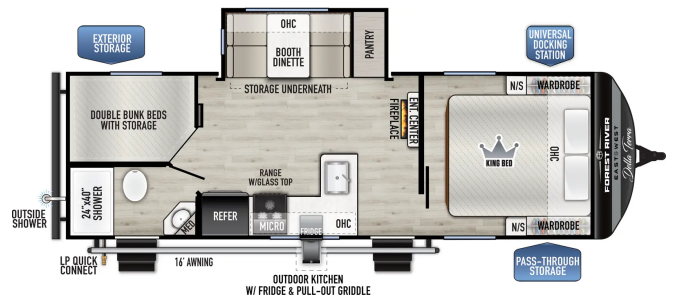

2025 EAST TO WEST DELLA TERRA 241BH

\$39,995.00

Originally ~~\$51,600.00~~

\$183 Bi-Weekly

SPECIFICATIONS

Year	2025
Manufacturer	EAST TO WEST
Brand	DELLA TERRA
Model	241BH
Type	Travel Trailer
Status	New
Stock #	2849
Financing Available	✓
Warranty Available	✓
Suspension	N/A
Leveling	N/A
Exterior Length	29.1 ft.
Dry Weight	6118 lbs.
Sleeping Capacity	7 person(s)
Interior Colour	N/A
Exterior Colour	N/A
Slideouts	1

Disclaimer: Product information, pricing and photos are as accurate as possible and are subject to change without notice.

SELLING FEATURES

Specifications and Features:

- Exterior Length: 29 ft 1 in
- Exterior Width: 8 ft
- Exterior Height: 11 ft 3 in
- Interior Height: 6 ft 9 in
- Dry Weight: 6,118 lbs
- Gross Vehicle Weight Rating (GVWR): 9,445 lbs
- Hitch Weight: 645 lbs
- Cargo Capacity: 3,327 lbs
- Fresh Water Capacity: 40 g...