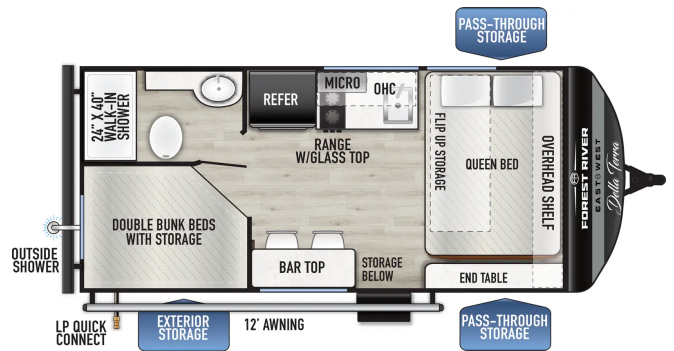

2025 EAST TO WEST DELLA TERRA LE 170BHXLE

\$27,995.00

Originally ~~\$38,103.00~~

\$132 Bi-Weekly

SPECIFICATIONS

Year	2025
Manufacturer	EAST TO WEST
Brand	DELLA TERRA LE
Model	170BHXLE
Type	Travel Trailer
Status	New
Stock #	T00052
Financing Available	✓
Warranty Available	✓
Suspension	N/A
Leveling	N/A
Exterior Length	21.0 ft.
Dry Weight	3513 lbs.
Sleeping Capacity	6 person(s)
Interior Colour	N/A
Exterior Colour	Aluminum
Slideouts	N/A

Disclaimer: Product information, pricing and photos are as accurate as possible and are subject to change without notice.

SELLING FEATURES

Specifications and Features:

- Exterior Width: 8 ft
- Exterior Height: 10 ft 3 in
- Interior Height: 6 ft 9 in
- Cargo Carrying Capacity: 1272 lbs
- Number of Bunks: 2
- Available Beds: Queen
- Refrigerator Type: 12V
- Refrigerator Size: 10 cu ft
- Cooktop Burners: 2
- Shower Size: 24" x 40"
- ...